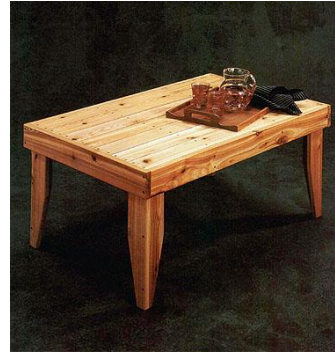

Thank you - Darcie Gayken and Greg Phillips

Large Table = \$145
Benches = \$30 each

Coffee Table
\$65

Bench/Planter = \$120

Bench with
Armrest = \$160

Traditional Park Bench = \$150

Per Planter: \$60

Planters